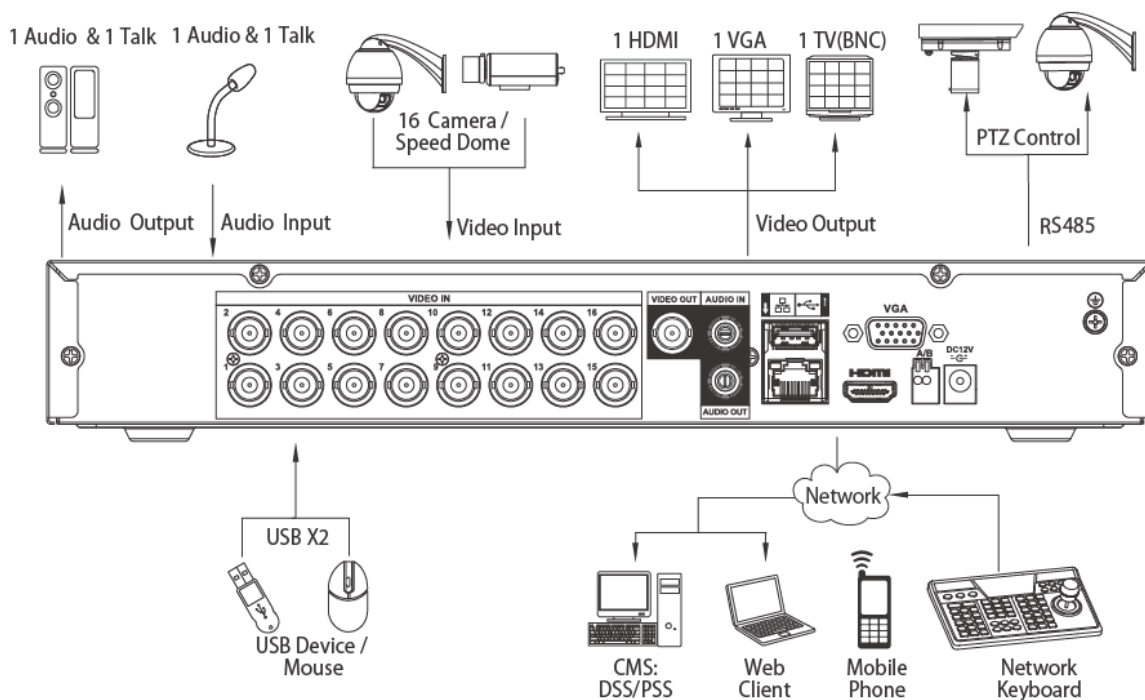

DH-DVR2104/2108/2116H-V2

Network Functions	HTTP, IPv4/IPv6, TCP/IP, UPNP, RTSP, UDP, SMTP, NTP, DHCP, DNS, PPPOE, DDNS, FTP, IP Filter, SNMP, P2P
Max. User Access	128 users
Smart Phone	iPhone, iPad, Android, Windows Phone
Storage	
Internal HDD	1 SATA port, up to 4TB
Auxiliary Interface	
USB Interface	2 ports (1 Rear), USB2.0
RS485	PTZ control
General	
Power Supply	DC12V/2A
Power Consumption	10W(without HDD)
Working Environment	-10°C ~ +55°C/10%~90%RH/86~106kpa
Dimension(W×D×H)	Mini 1U, 325mm×255mm×55mm
Weight	1.5KG(without HDD)

System Connection

*Takes DVR2116H-V2 as an example

Dahua Technology Co., Ltd.

1199' BinAn Road, Binjiang District, Hangzhou, China

Tel: +86-571-87688883

Fax: +86-571-87688815

Email: overseas@dahuatech.com

www.dahuatech.com

*Design and specifications are subject to change without notice.

© 2014 Dahua Technology Co., Ltd.